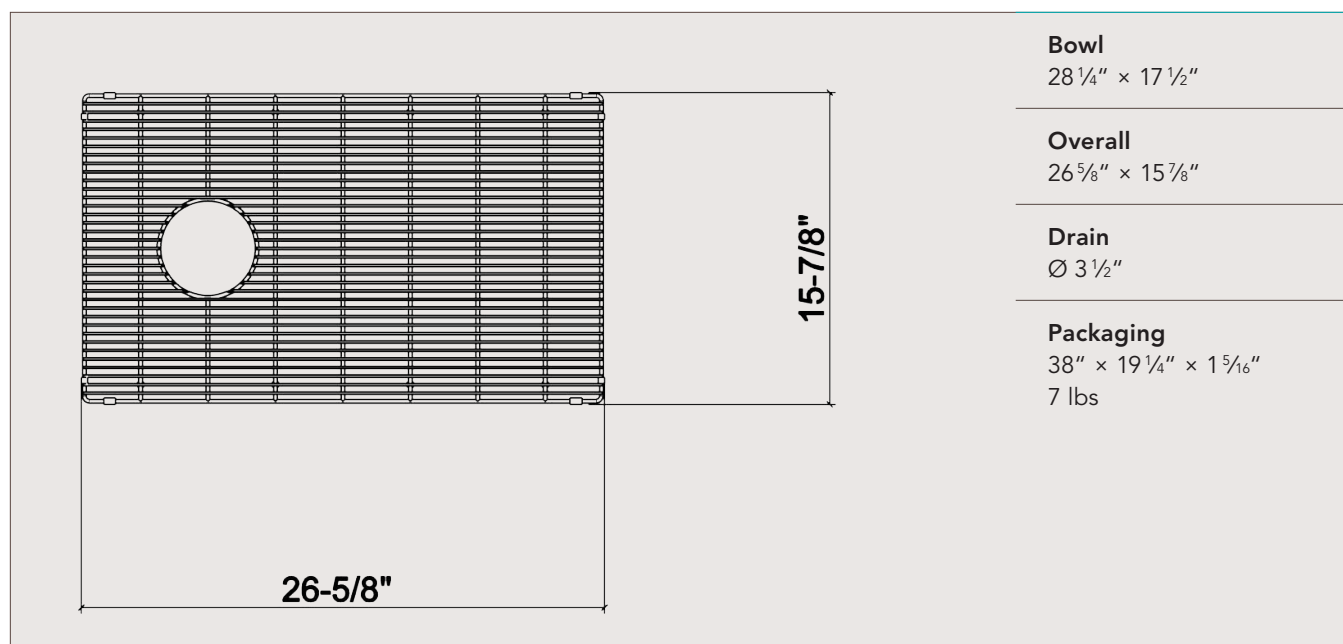

TM40-G-2817

ProTerra M40

Grid

For fireclay kitchen sink

Features

- Fits ProTerra M40 collection sink
- Made of stainless steel 304 series (18/10), electropolished
- Sturdy, close-knit construction
- Ideal to protect your dishes and the finish of your fireclay sink
- Rubber bumper feet clipped on the grid contour for better stability and protection