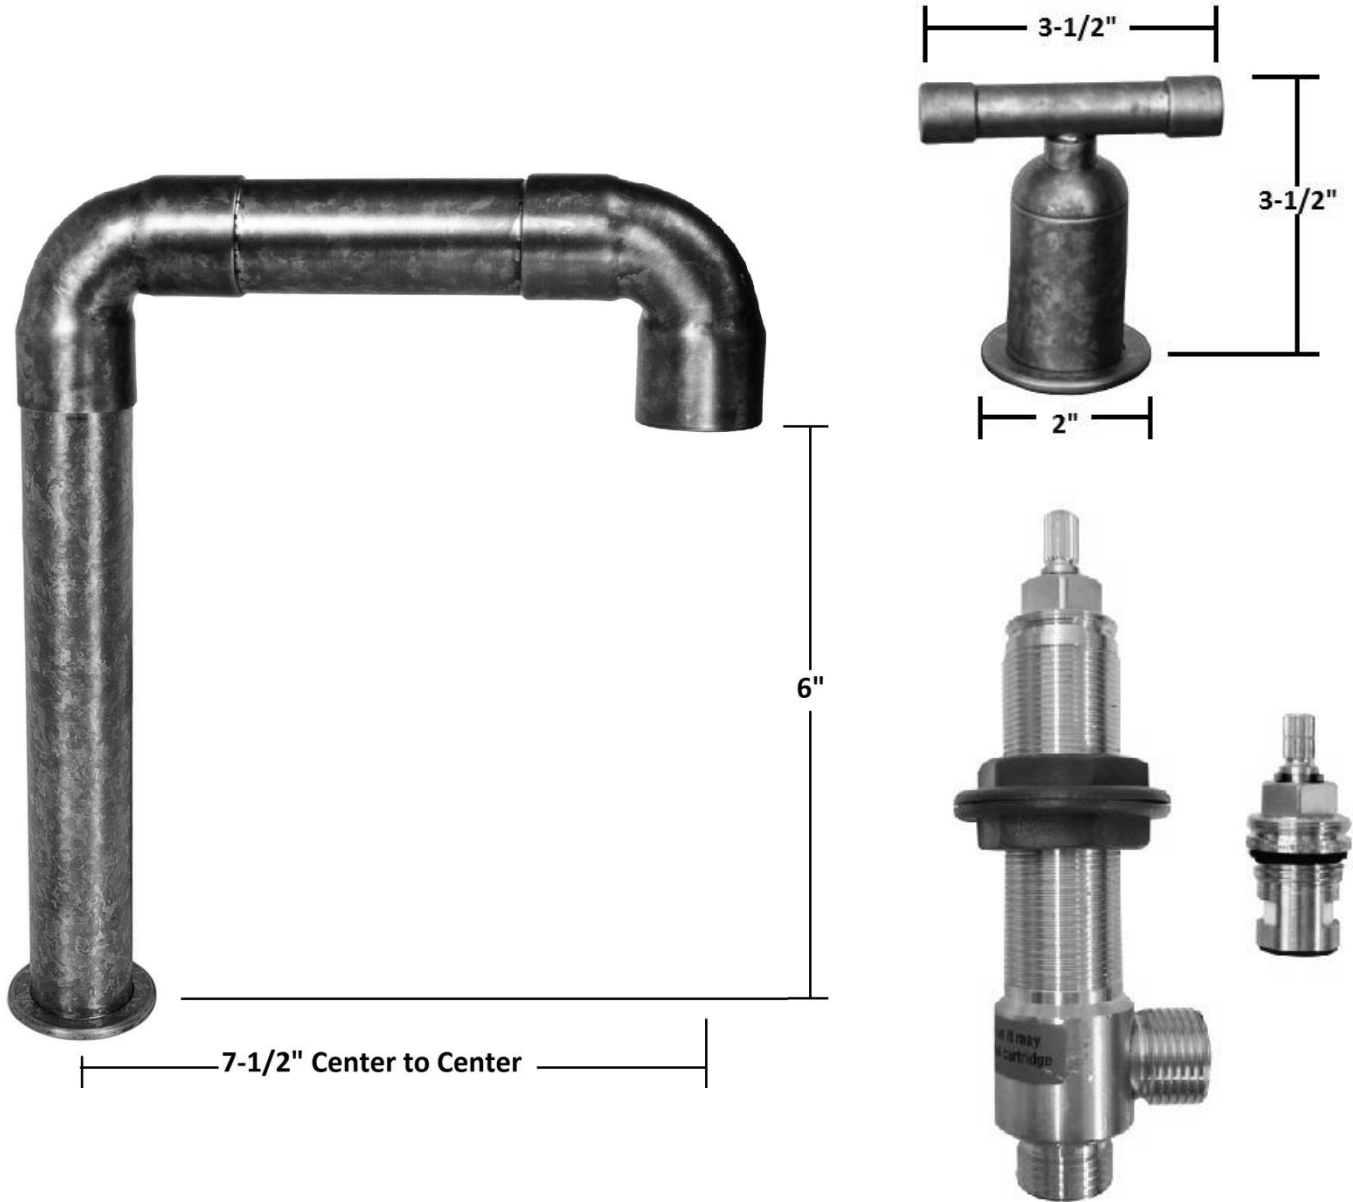

PRODUCT SPECIFICATIONS

Wherever Deck Faucet with Tall LBO Spout
WE-LAV-DM-LBO-T

Oct 2016

- 1-1/2" Maximum countertop thickness
- Includes Lift & Turn drain
- Offset and Cross handles available
- Custom sizes and finishes available
- ADA Compliant

| | |
|------------|--------------|
| Connection | 1/2" NPT |
| Valve | 1/2" Ceramic |
| GPM | 1.2 |
| | |
| | |